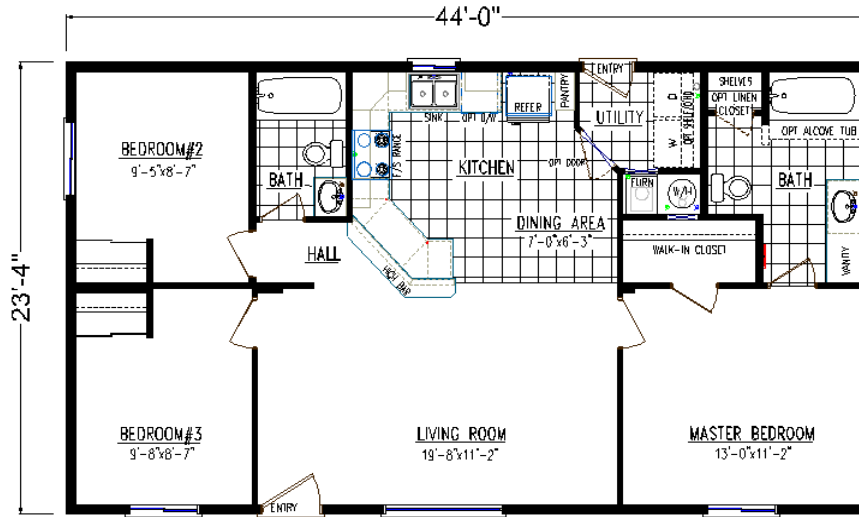

Washington Home Center Proposal

Prepared for: **Lot 2 Displays**
By: **Washington Home Center**

Model: **Champion Oregon Silvercrest Discovery 5443R** Sq Ft. (Approx): **1,026** Dimension: **23-4x44**

Bed: **3**
Bath: **2**

SILVERCREST DISCOVERY 5443R
3 BEDROOMS, 2 BATHS
23'-4" x 44'-0" APPROX. 1026 SQ. FT.
ALL ROOM DIMENSIONS ARE APPROXIMATE AND SUBJECT TO CHANGE.
4/16/04

Standard Features

2 x 6 Floor Joists @ 16" On Center	1 Included
Residential 25 Year Complank Hardi-Panel Exterior Siding	1 Included
6" Eave Overhang All-4-Sides, Including Gable Ends	1 Included
12' Exterior Dormer, Centered Over Living Room Window	1 Included
20# Roof Load	Black 1 Included
Exterior GFI Protected Electrical Outlet (1)	1 Included
Porchlights By All Exterior Doors	1 Included
Baseboard Molding In Vinyl Floor Areas	1 Included
Tape & Texture Finish Interior Throughout (TNT)	1 Included
Vinyl Frame "Low-E" Dual Pane Windows"	1 Included
Vinyl Mini Blinds On All Windows	1 Included
F-14, W-19 C-22 HUD Thermal Zone III Insulation Package	1 Included
1 5/8" Trim White Painted Door & Window Casing	1 Included
5# 3/8" Rebond Carpet Pad	1 Included
Over-Door-Air-Return (Doors at Carpet Level)	1 Included
Brushed Nickel Finish on Hardware	1 Included
Finished Interior Cabinets - Adjustable Shelves	1 Included
White Raised Panel Cabinets, Hidden Hinges, Single Bank of Drawers, Kitchen	1 Included
White Raised Panel Cabinets, Hidden Hinges, - Bathrooms	1 Included
Kitchen Faucet, Dual Control	1 Included
16.9 Cu Ft Top-Freezer Refrigerator - White	1 Included
30" Electric Range - No Window or Timer	1 Included
30 Gallon Electric Water Heater	1 Included
Plumbed & Wired For Washer & Dryer	1 Included

Washington Home Center Proposal

Prepared for: **Lot 2 Displays**
By: **Washington Home Center**

Model: **Champion Oregon Silvercrest Discovery 5443R** Sq Ft. (Approx): **1,026** Bed: **3**
Dimension: **23-4x44** Bath: **2**